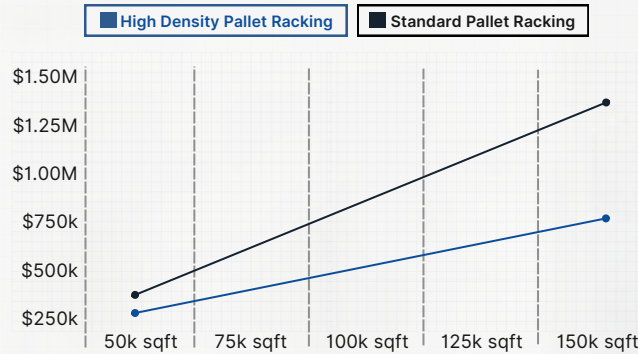

Maximize Warehouse Efficiency

Higher Density = Lower Costs

With Reachforks, warehouse operations can take advantage of high-density racking and save up to 50% in labor and space cost annually.