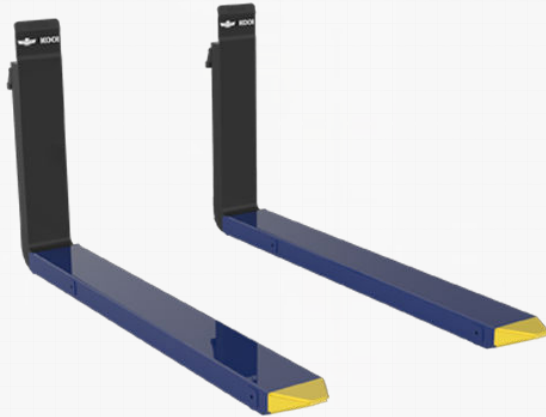

### Efficiency Meets High Density Storage

Increase the productivity of your lift trucks with Cascade-KOOI Hydraulic Reachforks® or Hydraulic Fork Extensions, designed to streamline material handling. These telescopic forks allow for one-sided loading and unloading of trailers, reducing handling time and improving warehouse efficiency.